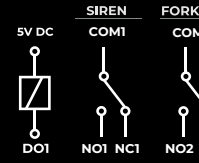

TRIMOBIL

FORKLIFT AND SIREN CONTROLLER
MEDIUM SPEED

- NO4 : GREEN
- COM4 : YELLOW
- NC4 : GRAY

- NO3 : BLUE
- COM3 : SIREN-

RELAY 1

FORKLIFT AND SIREN CONTROLLER
LOW SPEED

- NO2 : ORANGE
- COM2 : BROWN
- NC2 : PINK

- NO1 : PURPLE
- COM1 : SIREN -

RELAY 2

12V/DC OUT (3A)
WIDE RANGE DC IN

GATEWAY PORT

TRIMOBIL
CE