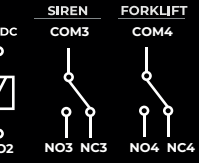

RELAY 2

12V/DC OUT (3A)
WIDE RANGE DC IN

GATEWAY PORT