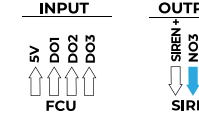

TRIMOBIL

FORKLIFT AND SIREN CONTROLLER
MEDIUM SPEED

- NO4 : GREEN
- COM4 : YELLOW
- NC4 : GRAY

- NO3 : BLUE
- COM3 : SIREN-

RELAY 1

FORKLIFT AND SIREN CONTROLLER
LOW SPEED

- NO2 : ORANGE
- COM2 : BROWN
- NC2 : PINK

- NO1 : PURPLE
- COM1 : SIREN -

RELAY 2

12V/DC OUT (3A)
WIDE RANGE DC IN

GATEWAY PORT

TRIMOBIL
CE