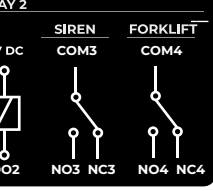

FORKLIFT AND SIREN CONTROLLER LOW SPEED

- NO2 : ORANGE
- COM2 : BROWN
- NC2 : PINK
- NO1 : PURPLE
- COM1 : SIREN -

TRIOMOBIL PORT EXPANDER