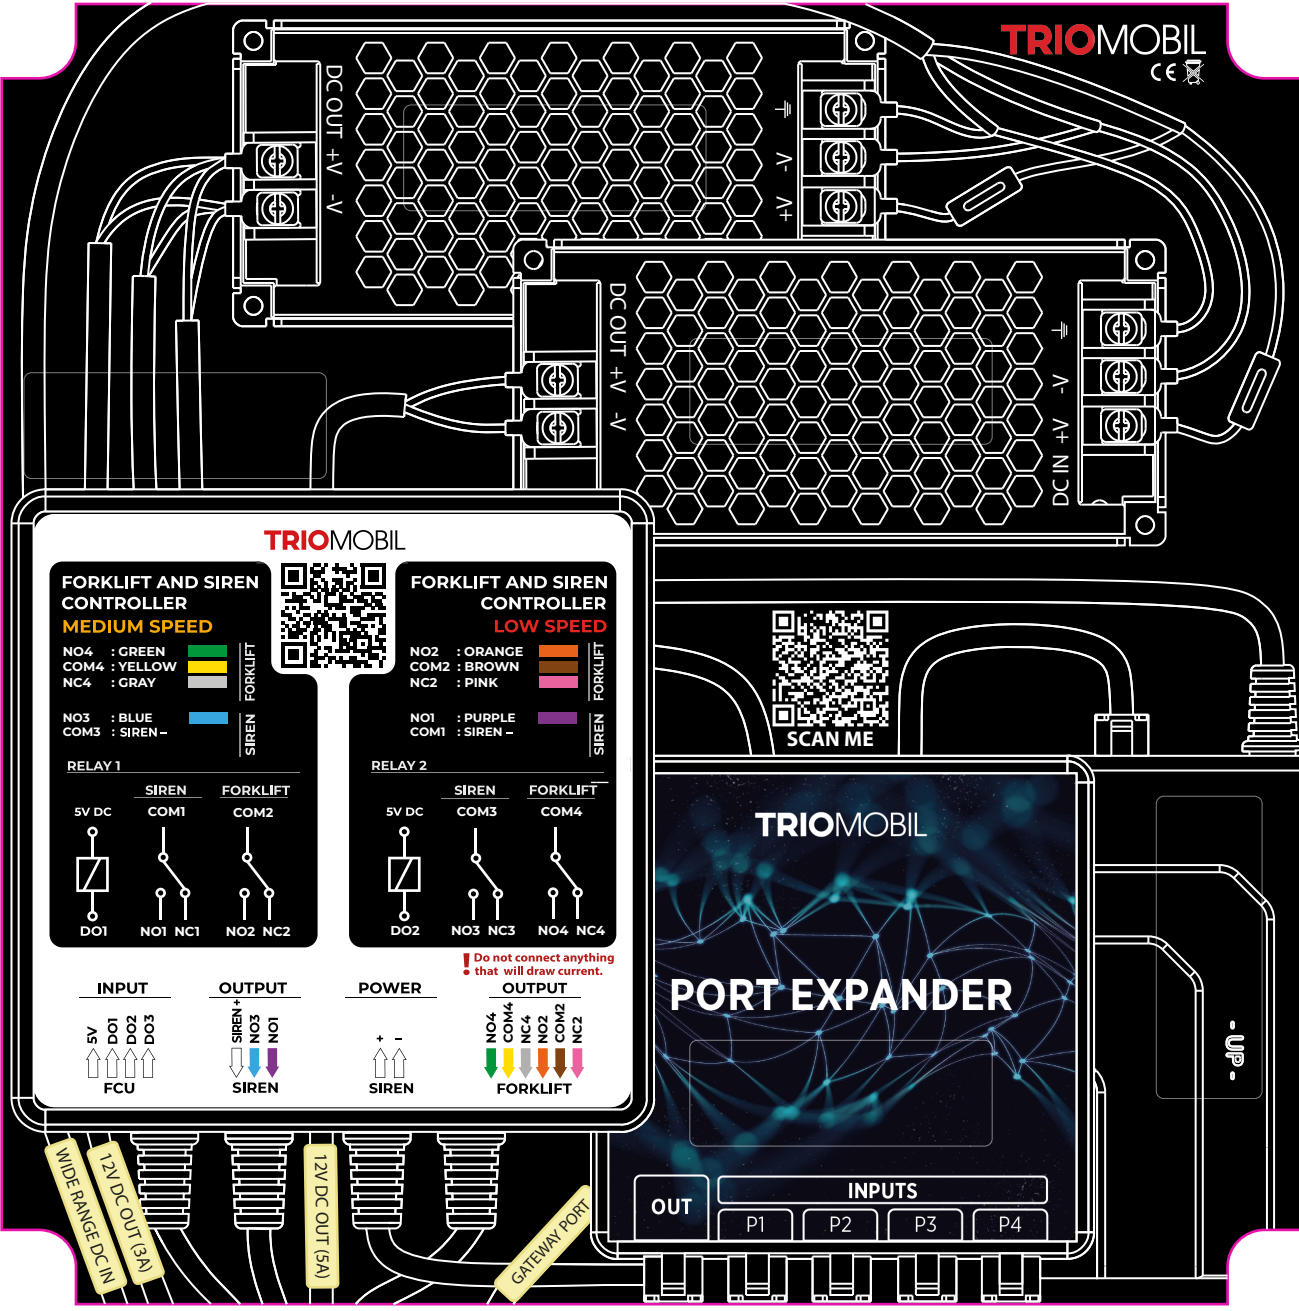

TRIOMOBIL
CE

FORKLIFT AND SIREN CONTROLLER MEDIUM SPEED

- NO4 : GREEN
- COM4 : YELLOW
- NC4 : GRAY
- NO3 : BLUE
- COM3 : SIREN -

FORKLIFT AND SIREN CONTROLLER LOW SPEED

- NO2 : ORANGE
- COM2 : BROWN
- NC2 : PINK
- NO1 : PURPLE
- COM1 : SIREN -

TRIOMOBIL PORT EXPANDER