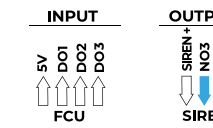

TRIOMOBIL
CE

FORKLIFT AND SIREN CONTROLLER MEDIUM SPEED

- NO4 : GREEN
- COM4 : YELLOW
- NC4 : GRAY
- NO3 : BLUE
- COM3 : SIREN -

FORKLIFT AND SIREN CONTROLLER LOW SPEED

- NO2 : ORANGE
- COM2 : BROWN
- NC2 : PINK
- NO1 : PURPLE
- COM1 : SIREN -

TRIOMOBIL PORT EXPANDER

WIDE RANGE DC IN

12V DC OUT (3A)

12V DC OUT (5A)

GATEWAY PORT

-Up-