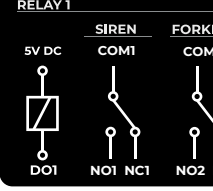

TRIOMOBIL
CE

FORKLIFT AND SIREN CONTROLLER MEDIUM SPEED

- NO4 : GREEN
- COM4 : YELLOW
- NC4 : GRAY
- NO3 : BLUE
- COM3 : SIREN -

FORKLIFT AND SIREN CONTROLLER LOW SPEED

- NO2 : ORANGE
- COM2 : BROWN
- NC2 : PINK
- NO1 : PURPLE
- COM1 : SIREN -

TRIOMOBIL PORT EXPANDER

WIDE RANGE DC IN

12V DC OUT (3A)

12V DC OUT (5A)

GATEWAY PORT

-Up-