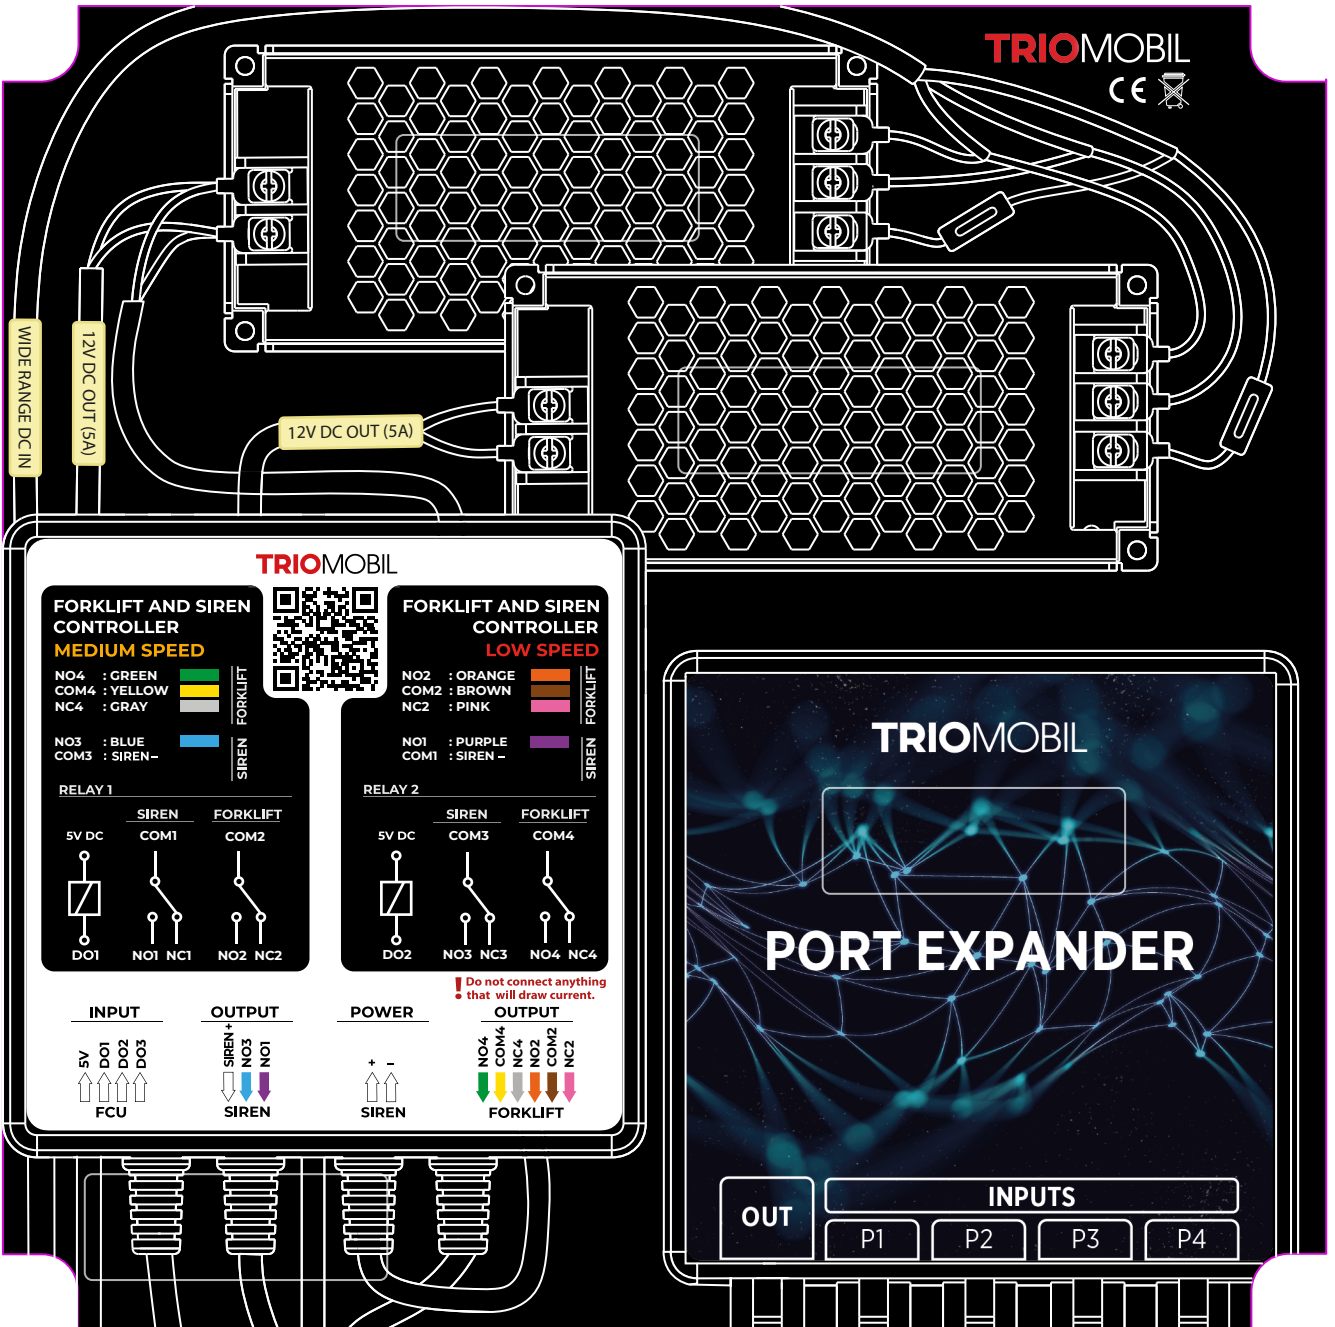

TRIO MOBIL
CE

FORKLIFT AND SIREN CONTROLLER
MEDIUM SPEED

- NO4 : GREEN
- COM4 : YELLOW
- NC4 : GRAY
- NO3 : BLUE
- COM3 : SIREN-

FORKLIFT AND SIREN CONTROLLER
LOW SPEED

- NO2 : ORANGE
- COM2 : BROWN
- NC2 : PINK
- NO1 : PURPLE
- COM1 : SIREN -