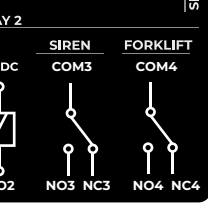

FORKLIFT AND SIREN CONTROLLER
LOW SPEED

- NO2 : ORANGE
- COM2 : BROWN
- NC2 : PINK
- NO1 : PURPLE
- COM1 : SIREN -