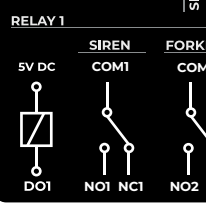

TRIO MOBIL
CE

FORKLIFT AND SIREN CONTROLLER
MEDIUM SPEED

- NO4 : GREEN
- COM4 : YELLOW
- NC4 : GRAY
- NO3 : BLUE
- COM3 : SIREN-

FORKLIFT AND SIREN CONTROLLER
LOW SPEED

- NO2 : ORANGE
- COM2 : BROWN
- NC2 : PINK
- NO1 : PURPLE
- COM1 : SIREN -